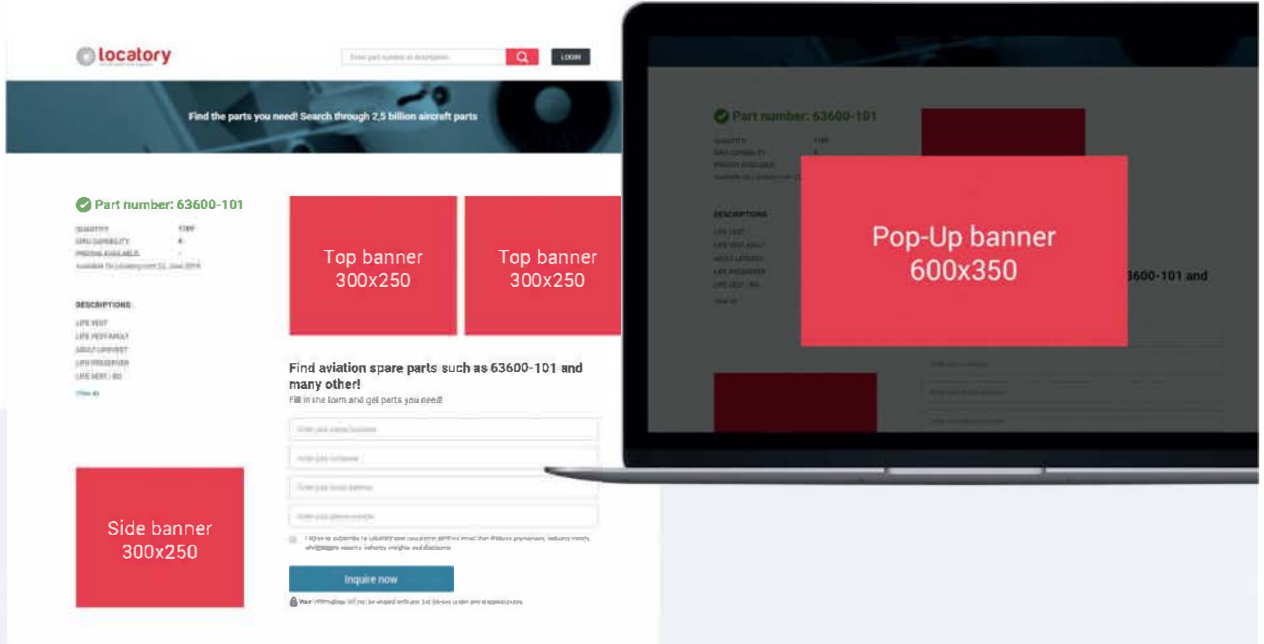

ADVERTISING RATES 2018/2019

Advertise on the Locatory.com's aircraft parts search engine, through it's website www.locatory.com/search that attracts thousands of aircraft maintenance industry professionals, who are daily searching for aircraft parts or repair capabilities.

A vast majority of online traffic arrives from the biggest and most popular search engines: Google, Bing & Yandex.

ONLINE STATS

Website: www.locatory.com/search
 Monthly average unique page views 80'000/Month
 Monthly average page views 100'000/Month

Banner positions	Size(px)	Reach	Price(\$)
Inscreen Top banner	300x250	Up to 50'000 Impressions/Month	650.00\$
Side banner	300x250	Up to 40'000 Impressions/Month	500.00\$
Screen center Pop-Up banner	600x350	+100'000 Impressions/Month	4500.00\$
Optional			
Black out website content to highlight your banner (POP UP banner 600x350 only)			+150.00\$
Static banner production (Per unit)			+100.00\$