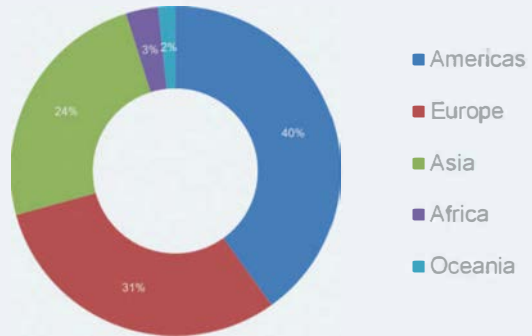

A vast majority of online traffic arrives from the biggest and most popular search engines: Google, Bing & Yandex.

ONLINE STATS

Website: www.locatory.com/search
 Monthly average unique page views 80'000/Month
 Monthly average page views 100'000/Month

Banner positions	Size(px)	Reach	Price(\$)
Inscreen Top banner	300x250	Up to 50'000 Impressions/Month	650.00\$
Side banner	300x250	Up to 40'000 Impressions/Month	500.00\$
Screen center Pop-Up banner	600x350	+100'000 Impressions/Month	4500.00\$
Optional			
Black out website content to highlight your banner (POP UP banner 600x350 only)			+150.00\$
Static banner production (Per unit)			+100.00\$